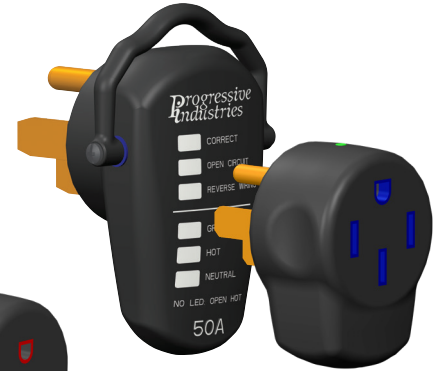

2020 NEW PRODUCTS

ParkPower
by Maringo

**Progressive
Industries**

**Progressive
Industries**

Portable Surge Protector Kits

Portable surge protector kits contain a separate receptacle tester to detect wiring faults at the pedestal and surge module to attach to the detachable power cord. Separating the two functions reduces the size of the product while increasing protection from inclement weather. Kit contains receptacle tester and surge module.

30A
PSK-30

50A
PSK-50

30A
RSM-30

50A
RSM-50

RV Receptacle Testers

Receptacle testers detect wiring faults at the pedestal, including open ground, open neutral, open hot, hot/neutral reversed and hot/ground reversed. Includes swivel handle for easy removal from the pedestal.

RV Surge Modules

Surge modules attach to the detachable power cord to provide surge protection. The compact size increases protection from inclement weather. Contains surge protection indicator alerting user when depleted.

Surge module ratings:

- 30A: 22,500A max spike / 1,100 joules
- 50A: 45,000A max spike / 2,030 joules

Resettable Circuit Breaker Adapter

50A RV male to (2) 15A female resettable circuit breaker adapter provides 2 resettable 15A receptacles from a 50A pedestal. This adapter is designed for 30A RV users that do not want to draw additional power from their 30A or 15A service which may trip breakers at the pedestal. Each 15A receptacle is wired independently to an illuminated circuit breaker making it the safest and easiest to use solution for additional 15A power. The compact design allows the electrical box to close and makes it optimal for use with power strips and extension cords.