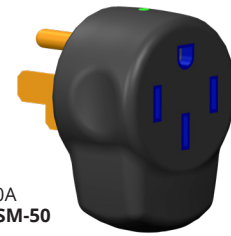

2020 NEW PRODUCTS

ParkPower
by Maringo

**Progressive
Industries**

**Progressive
Industries**

Portable Surge Protector Kits

Portable surge protector kits contain a separate receptacle tester to detect wiring faults at the pedestal and surge module to attach to the detachable power cord. Separating the two functions reduces the size of the product while increasing protection from inclement weather. Kit contains receptacle tester and surge module.

30A
PSK-30

50A
PSK-50

30A
RSM-30

50A
RSM-50

RV Receptacle Testers

Receptacle testers detect wiring faults at the pedestal, including open ground, open neutral, open hot, hot/neutral reversed and hot/ground reversed. Includes swivel handle for easy removal from the pedestal.

RV Surge Modules

Surge modules attach to the detachable power cord to provide surge protection. The compact size increases protection from inclement weather. Contains surge protection indicator alerting user when depleted.

Surge module ratings:

- 30A: 22,500A max spike / 1,100 joules
- 50A: 45,000A max spike / 2,030 joules

Resettable Circuit Breaker Adapter

50A RV male to (2) 15A female resettable circuit breaker adapter provides 2 resettable 15A receptacles from a 50A pedestal. This adapter is designed for 30A RV users that do not want to draw additional power from their 30A or 15A service which may trip breakers at the pedestal. Each 15A receptacle is wired independently to an illuminated circuit breaker making it the safest and easiest to use solution for additional 15A power. The compact design allows the electrical box to close and makes it optimal for use with power strips and extension cords.