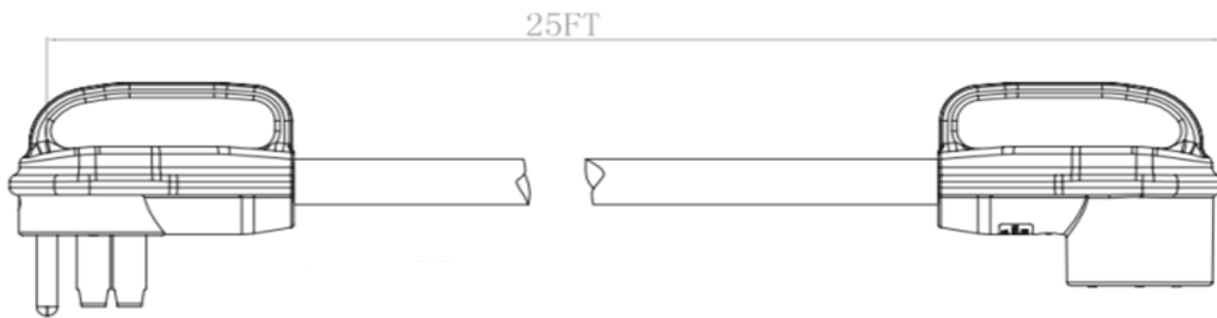

Standards and Certifications

ETL Listed to UL 3126867 (50P+50C)
and CSA Standards:

50A 125/250V
3-Pole, 4-Wire

50A 125/250V
3-Pole, 4-Wire

toll free 800.307.6702 | park-power.com

Weekender™
by ParkPower®