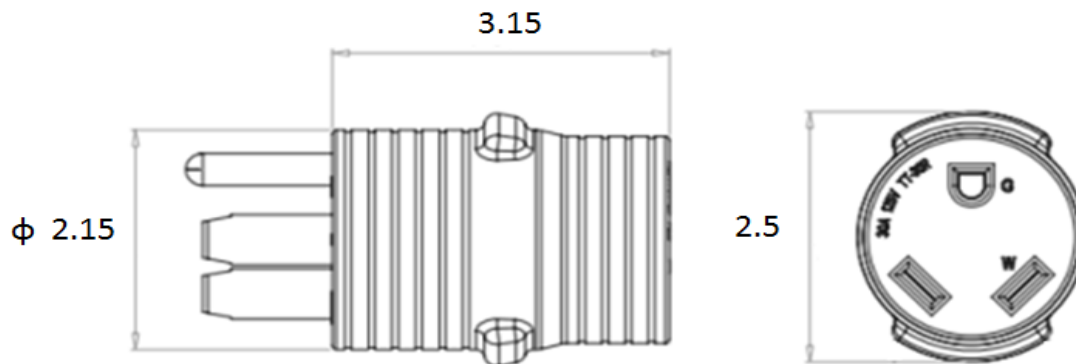

### Material Specifications

Housing: PVC  
Contacts: Brass

Dimensions in inches

50A 125/250V  
3-Pole, 4-Wire

30A 125V  
RV Use Only

toll free 800.307.6702 | park-power.com

**Weekender**<sup>™</sup>  
by ParkPower<sup>®</sup>