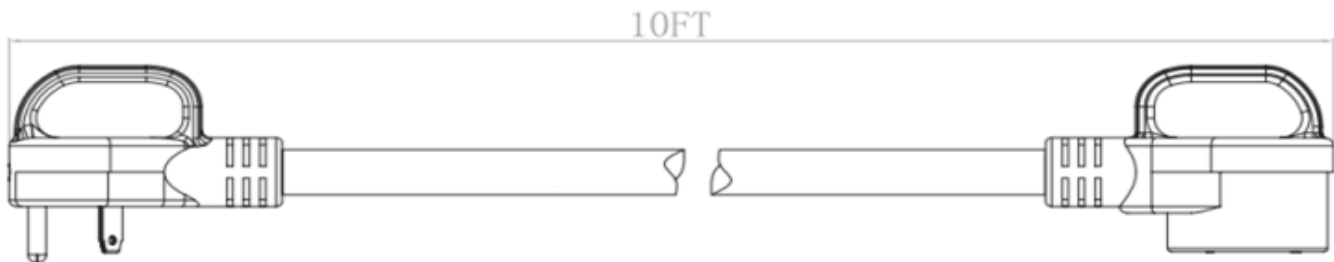

product specifications for:

RV Extension Cords

Item #: 30ARVE10

Description

30A Extension Cord, 10 FT

Electrical Specifications

Max. Amperage: 30A
Max. Voltage: 125V

Configuration:

Male Plug: 30A 125V TT-30P
Female Connector: 30A 125V TT-30R

Material Specifications

Housing: PVC
Contacts: Brass
Cable: STW 10AWG/3C

Standards and Certifications

ETL Listed to UL
and CSA Standards: 3126867 (30P+30C)