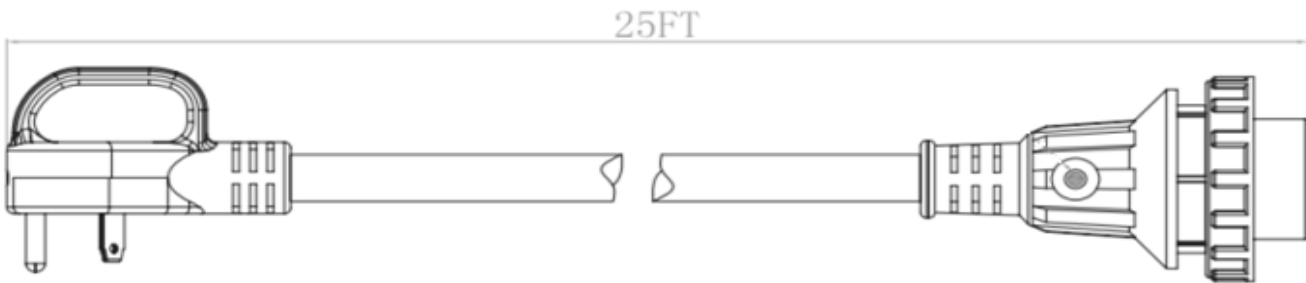

product specifications for:

RV Cordsets

Item #: 30ARVD25

Description

30A Male-30A Female Detachable Adapter, 25 FT Cord

Electrical Specifications

Max. Amperage: 30A
Max. Voltage: 125V

Configuration:

Male Plug: 30A 125V TT-30P
Female Connector: 30A 125V L5-30R

Material Specifications

Housing: PVC
Contacts: Brass
Cable: STW 10AWG/3C

30A 125V
2-Pole, 3-Wire
RV Use Only

30A 125V
Locking w/
Sealing
Collar System