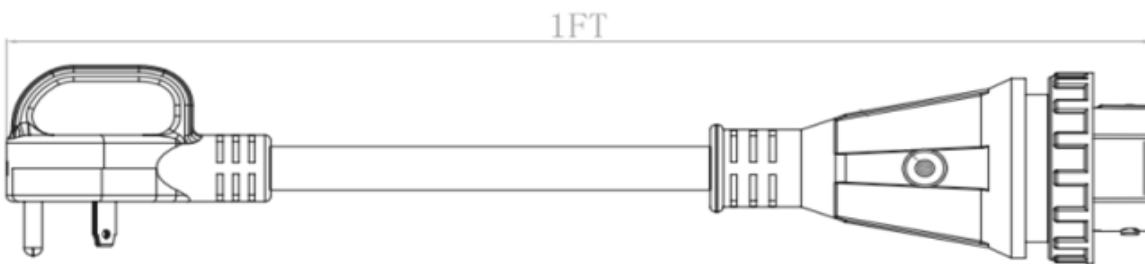

product specifications for:

RV Adapters

Item #: 3050PA

Description

30A Male-50A Female Detachable Adapter, 12" Cord

Electrical Specifications

Max. Amperage: 30A
Max. Voltage: 125V

Configuration:

Male Plug: 30A 125V TT-30P
Female Connector: 50A 125/250V SS2-50R

Material Specifications

Housing: PVC
Contacts: Brass
Cable: STW 10AWG/3C

30A 125V
2-Pole, 3-Wire
RV Use Only

50A 125/250V
Locking
w/ Sealing Collar
System