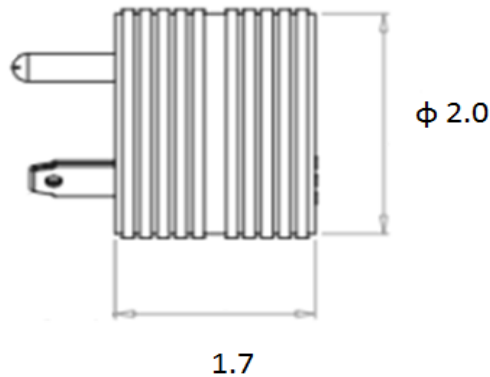

product specifications for:

RV Adapters

Item #: 3015RVSA

Description

30A Male-15A Female Adapter, One Piece

Electrical Specifications

Max. Amperage: 15A
Max. Voltage: 125V

Configuration:

Male Plug: 30A 125V TT-30P
Female Connector: 15A 125V 5-15R

Material Specifications

Housing: PVC
Contacts: Brass

Dimensions in inches

30A 125V
2-Pole, 3-Wire
RV Use Only

15A 125V
Straight Blade