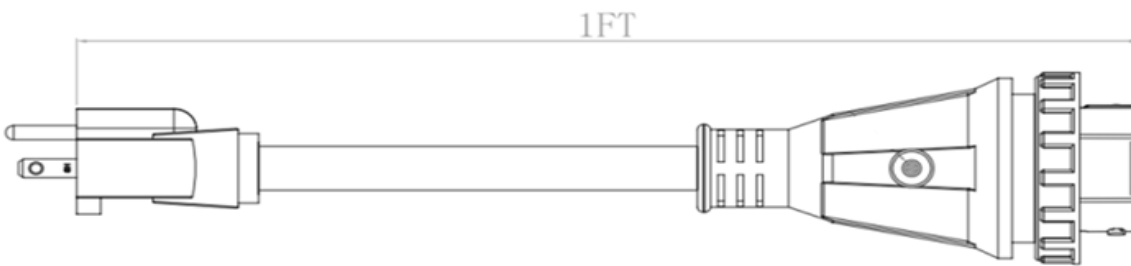

product specifications for:

RV Adapters

Item #: 1550PA

Description

15A Male-50A Female Adapter, 12" Cord

Electrical Specifications

Max. Amperage: 15A
Max. Voltage: 125V

Configuration:

Male Plug: 15A 125V 5-15P
Female Connector: 50A 125/250V SS2-50R

Material Specifications

Housing: PVC
Contacts: Brass
Cable: STW 10AWG/3C

15A 125V
Straight Blade

50A 125/250V
Locking
w/ Sealing Collar
System