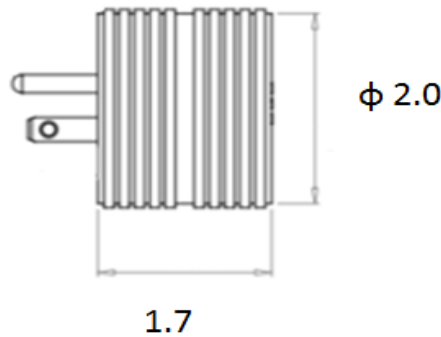

### Material Specifications

Housing: PVC  
Contacts: Brass

Dimensions in inches

15A 125V  
Straight Blade

30A 125V  
RV Use Only